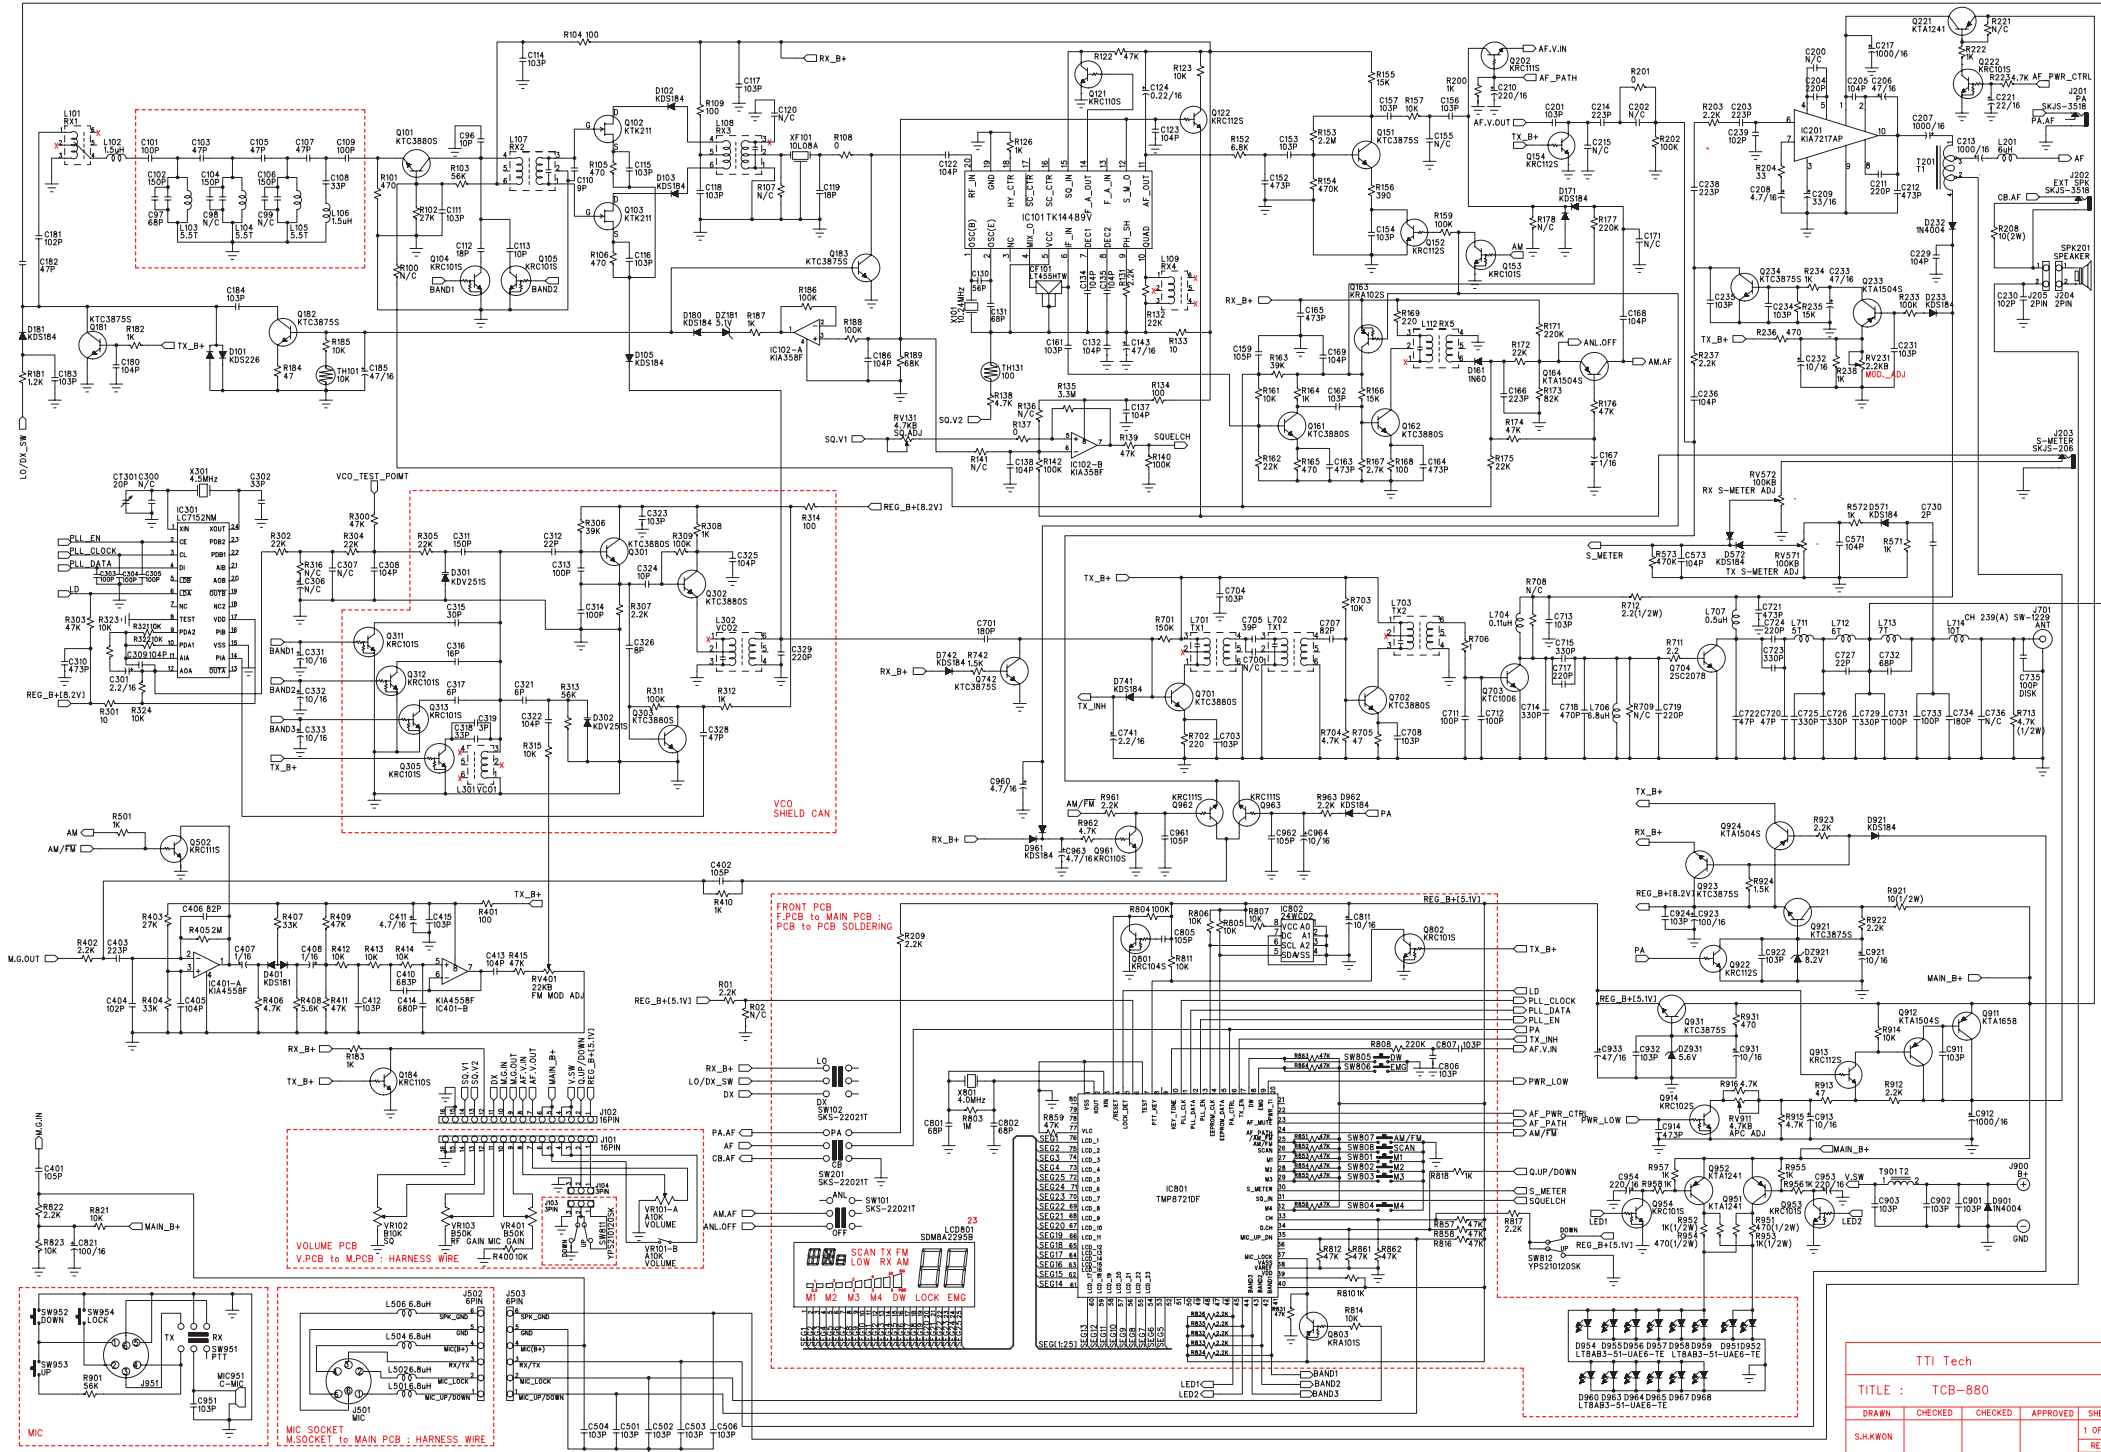

# SECTION 7 SCHEMATIC

TTI Tech

TITLE : TCB-880

DRAWN	CHECKED	CHECKED	APPROVED	SHEET
S.H.KWON				1 OF 1
				REV
				2005.08.10