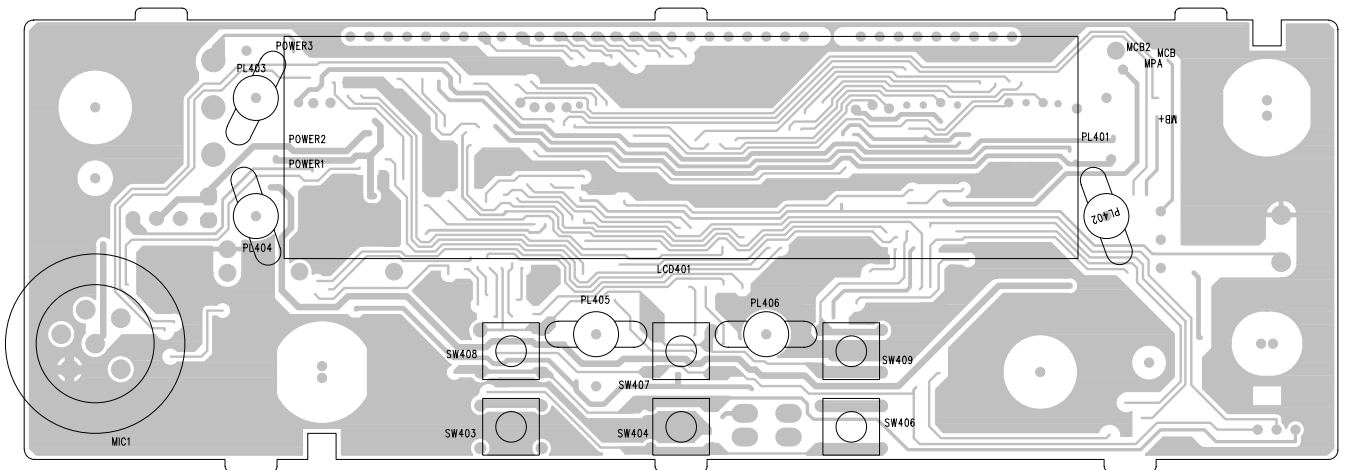

MAGNUM 257HP CPU BOARD LAYOUT

RF Limited / Magnum International
 PO Box 1124
 Issaquah WA 98027
 USA