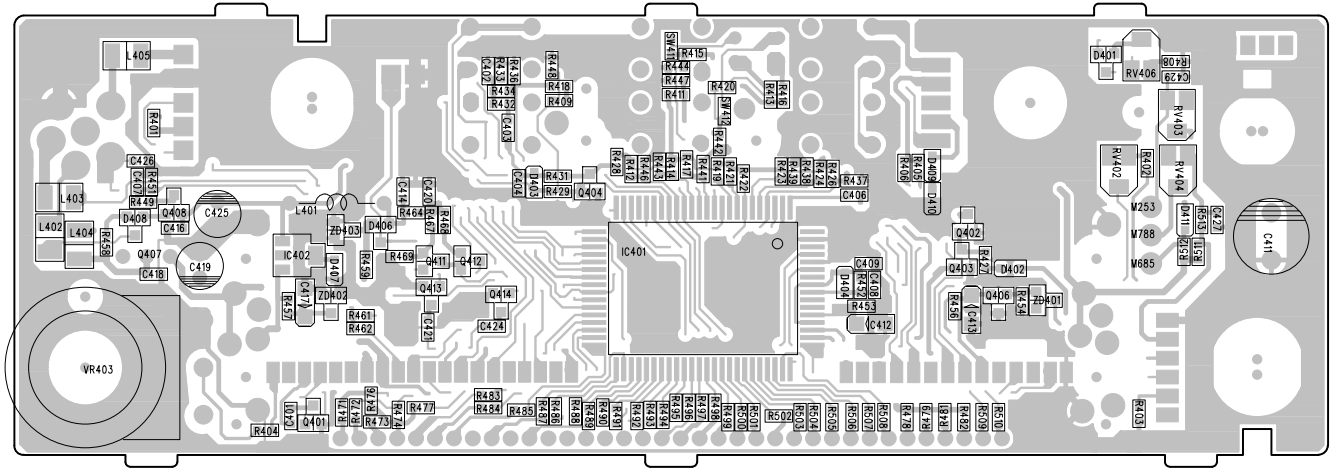

MAGNUM 257HP CPU BOARD LAYOUT

RF Limited / Magnum International
 PO Box 1124
 Issaquah WA 98027
 USA