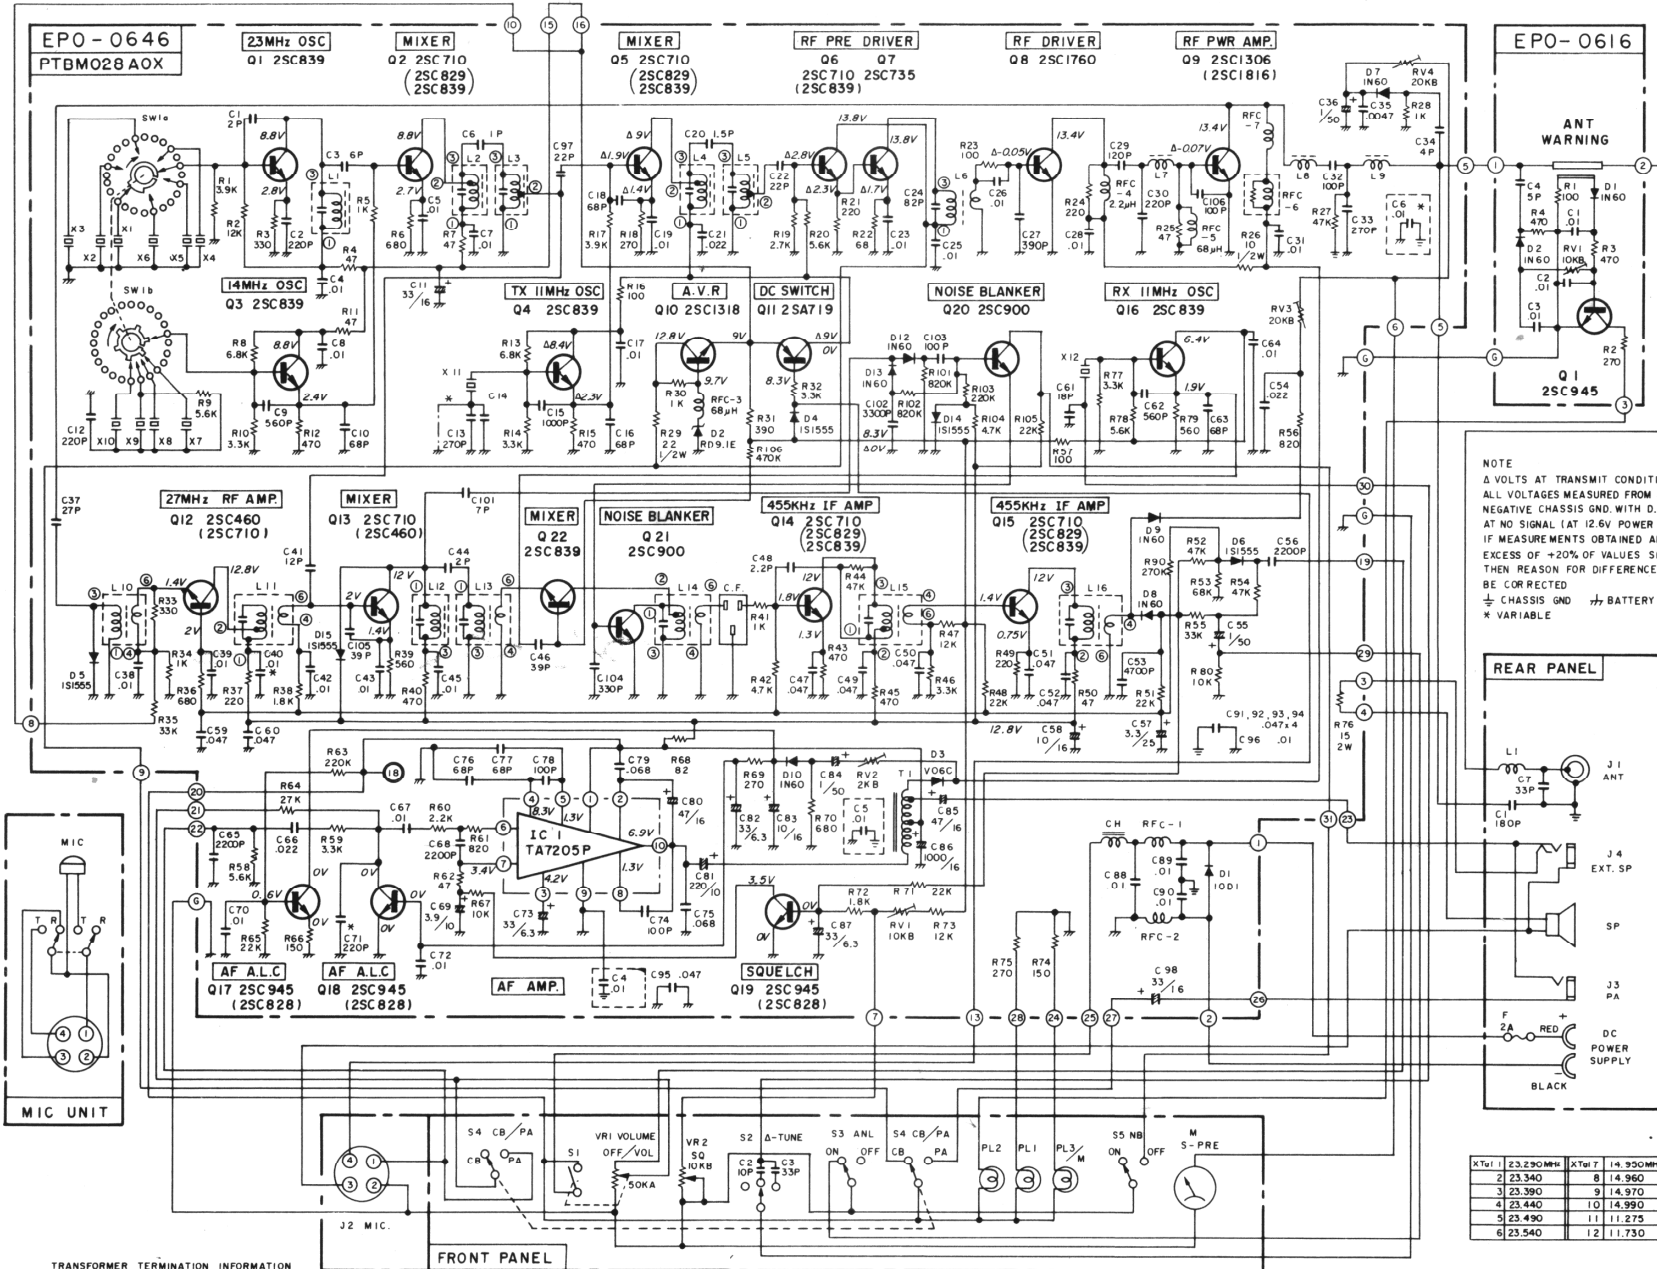

SCHEMATIC DIAGRAM OF 13-882B

TRANSFORMER TERMINATION INFORMATION

TRANSISTOR BASE INFORMATION