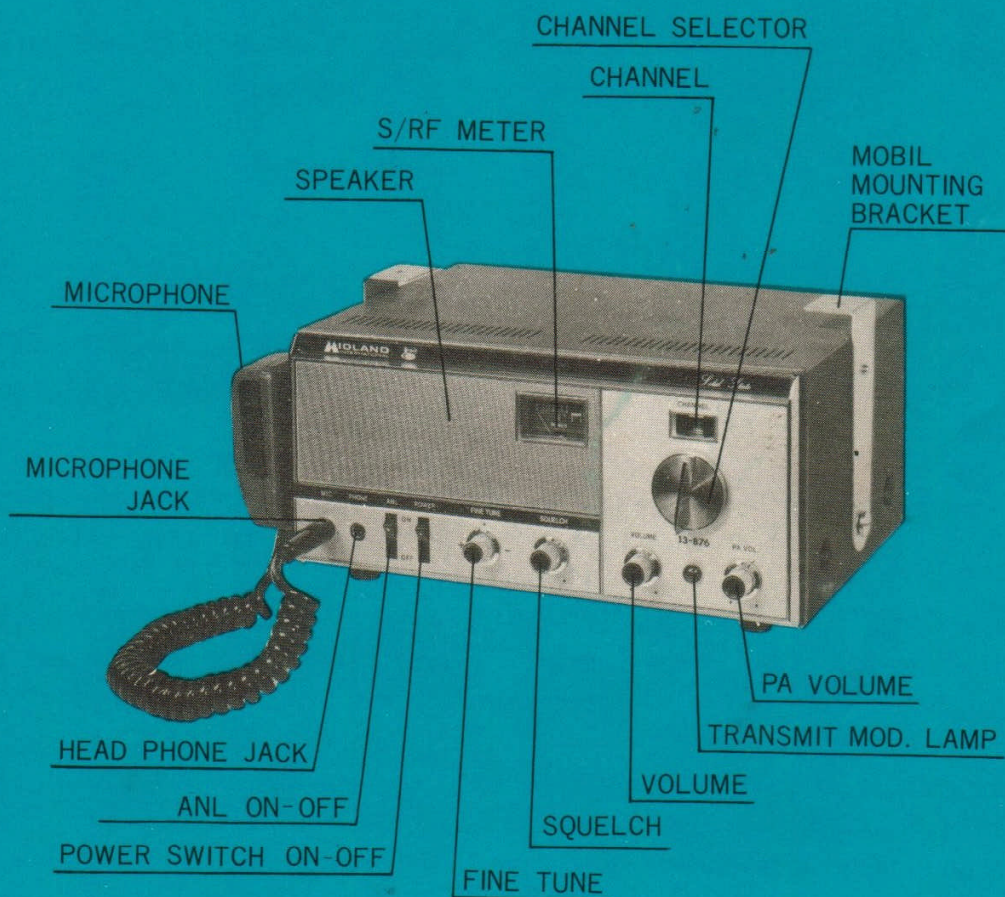

23-CHANNEL CITIZENS BAND SYNTHESIZED TRANSCEIVER MODEL 13-876

OWNER'S GUIDE