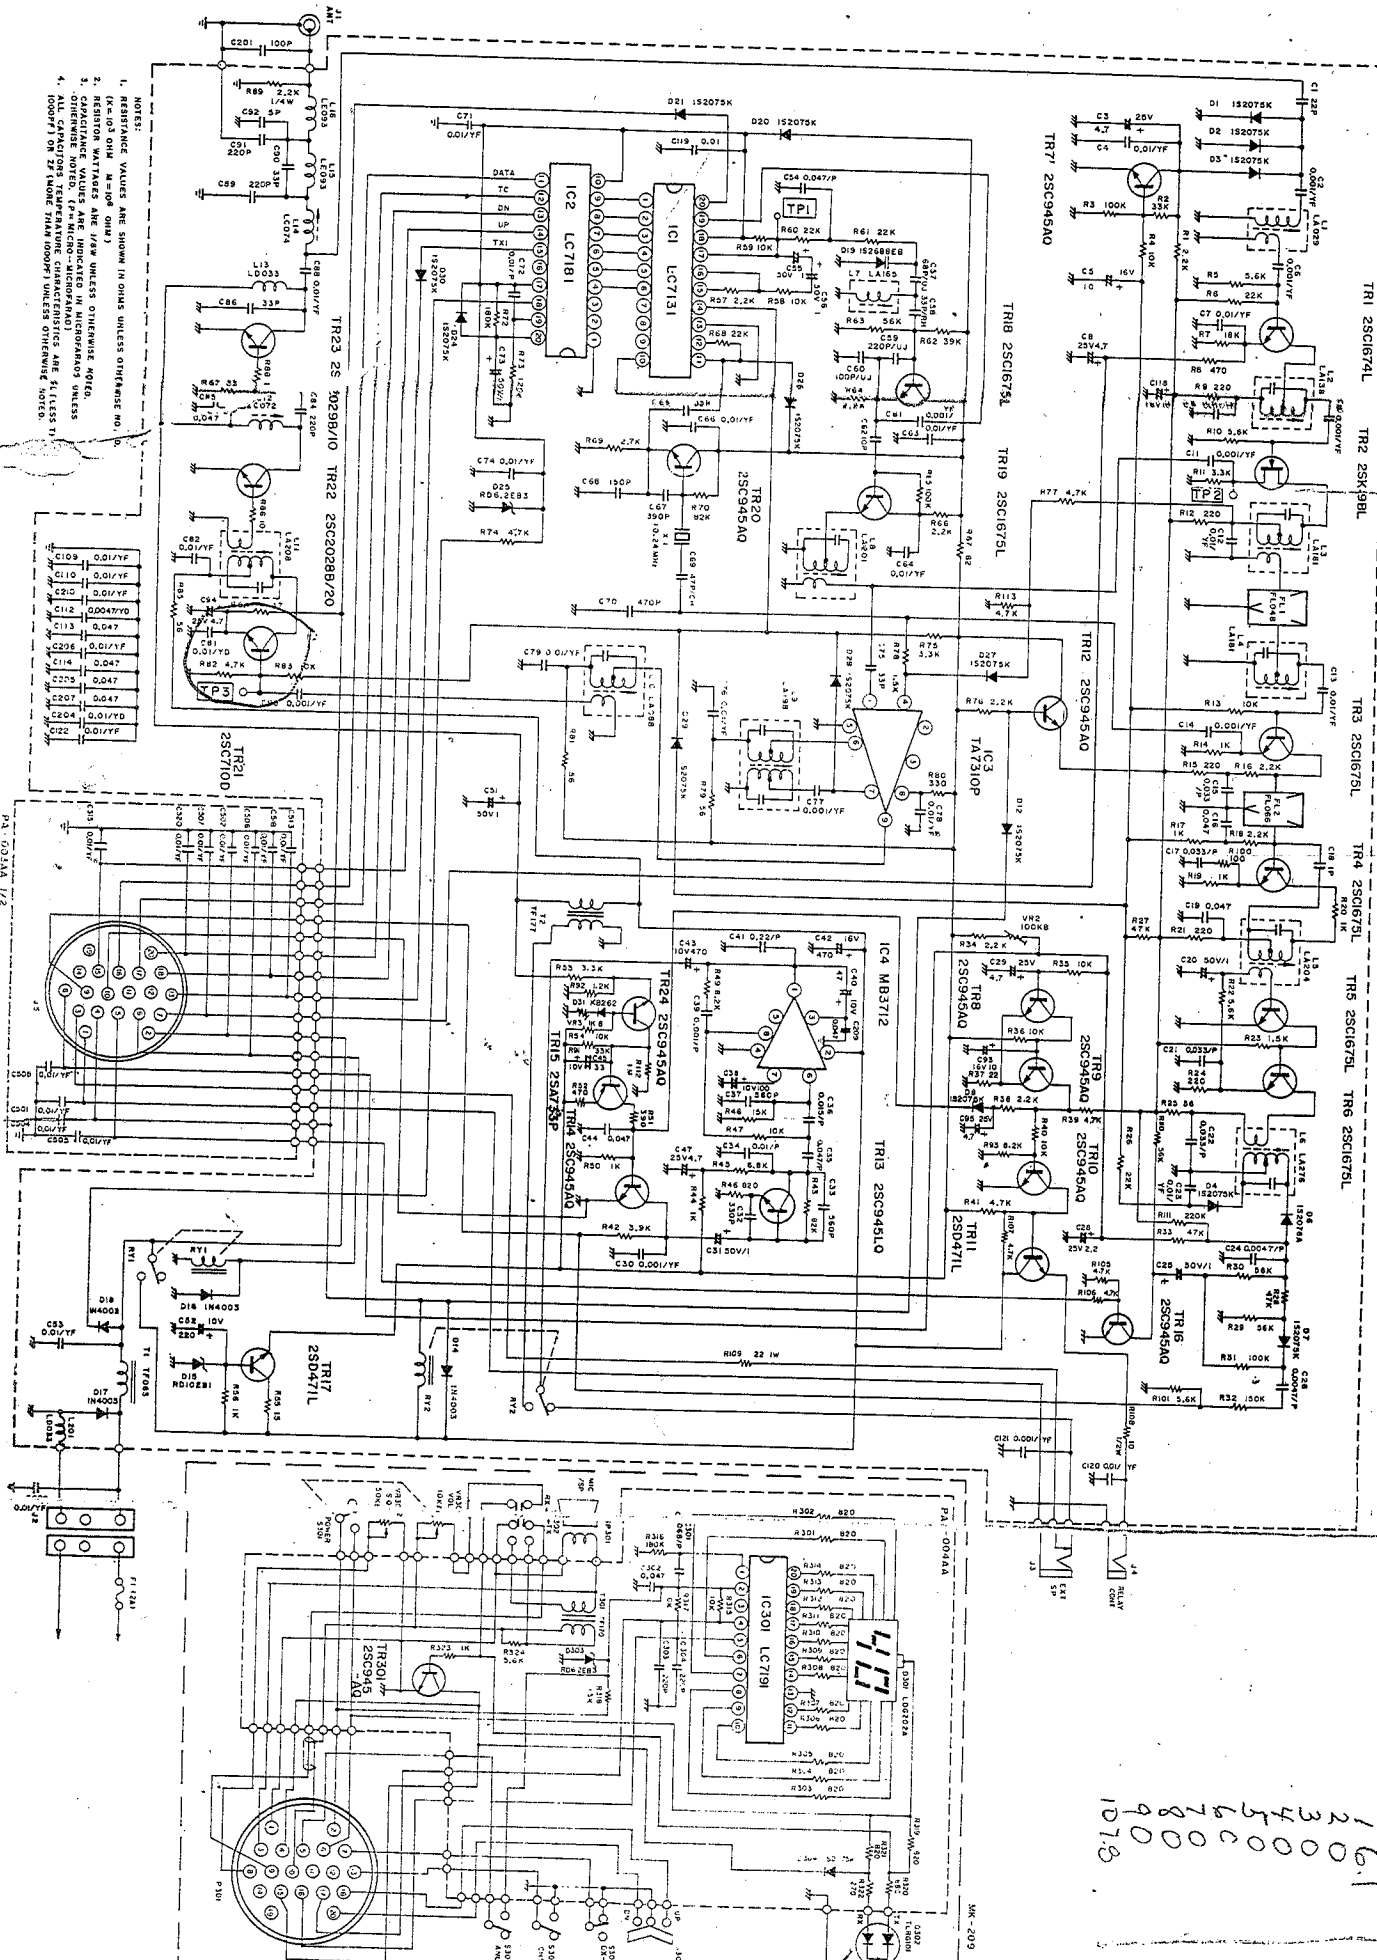

# CIRCUIT DIAGRAM FOR COBRA 66LTD

Handwritten notes and markings:

- 161
- 2000
- 3400
- 5000
- 6000
- 7000
- 8000
- 9000
- 1078
- 20713
- 41.1