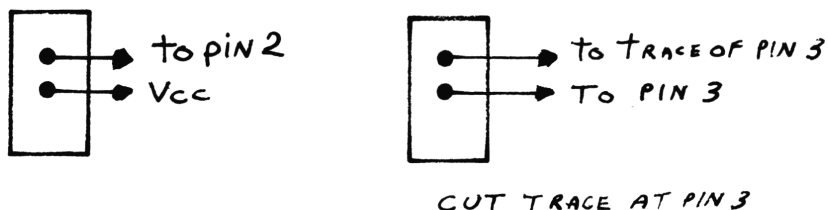

# RAIDER 4060 MSM5807

WIRE UP 2 SPST SWITCHES AS SHOWN: