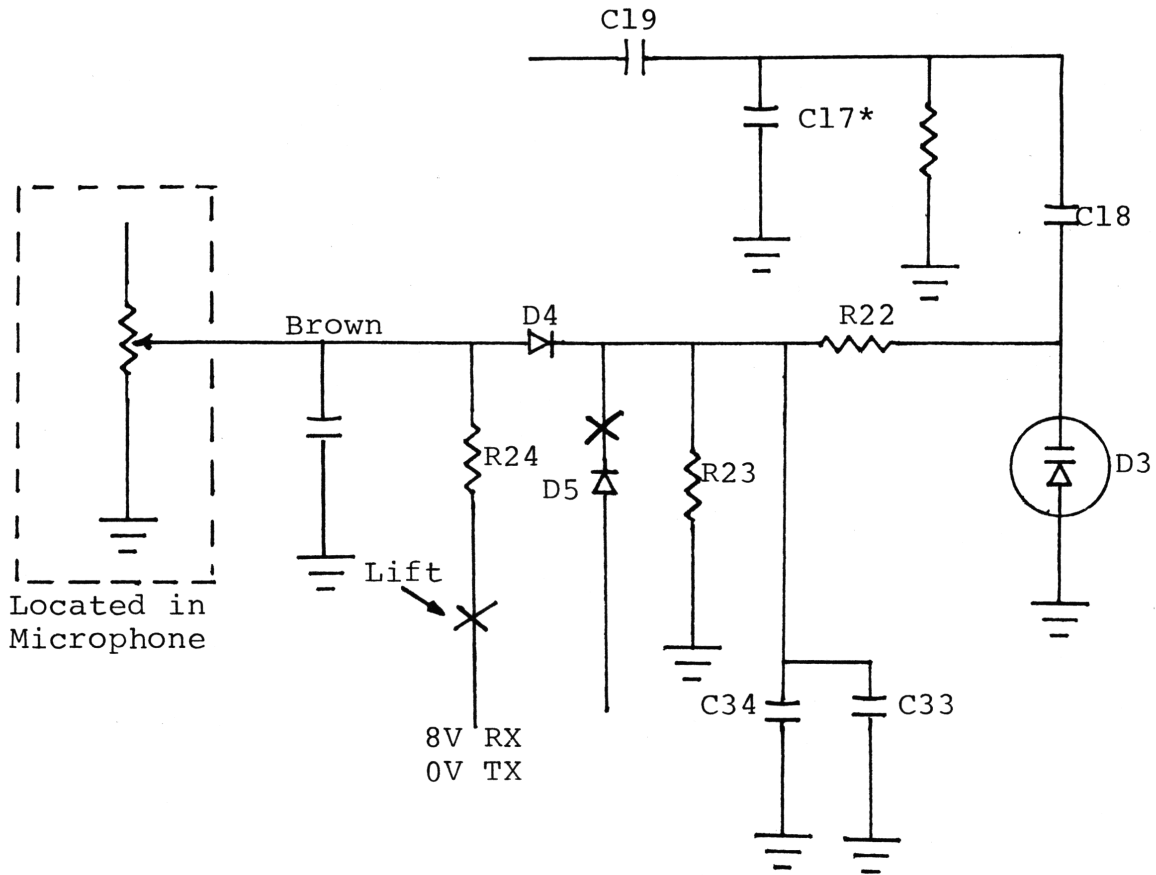

JC PENNY 6247
MIDLAND 79-892

TRUETONE MODEL CYJ-4837A-87 SLIDER

1. Lift R24 opposite D4.
2. Install new wire from lifted end of R24 to emitter of Q44.
3. Clip D5.
4. The value of C17 can be altered slightly for best slide? Didnt try this yet

5Kc total

2kc ↓

3kc ↑

NICE AND SIMPLE