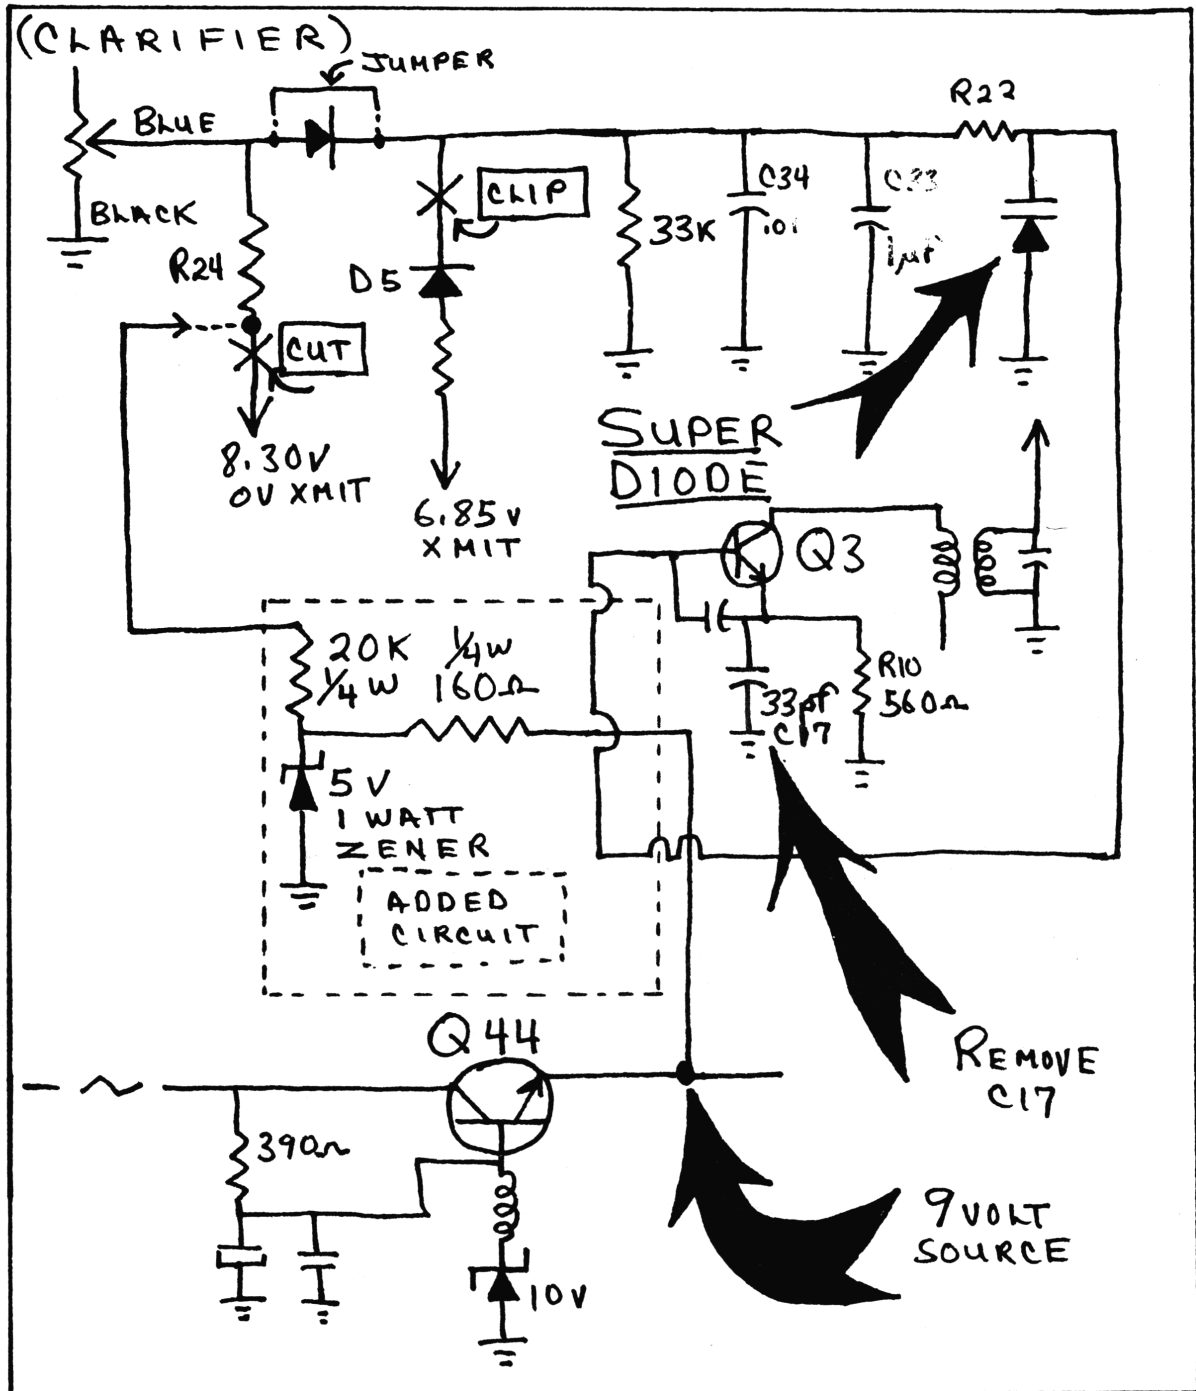

IMPROVED SLIDE MODIFICATION FOR 02A SSB RADIOS

CYBERNET CHASSIS

(COLT 1000, DAK X, MIDLAND 882C, RCA)
ETC.

CURES TX-RX SPLIT