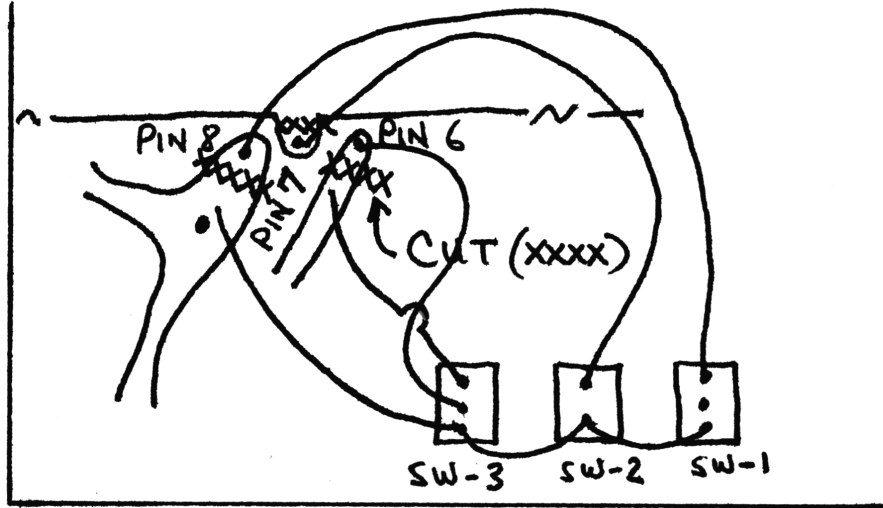

ADDENDUM TO FREQUENCY MOD FOR HALICRAFTERS

The addition of SW-3 will give: (SW-1 ON, SW-2 OFF, SW-3 ON)

CHANNEL	FREQUENCY	CHANNEL	FREQUENCY
1	27.285	21	27.535
2	27.295	22	27.545
3	27.305	23	27.575
4	27.325	24	27.555
5	27.335	25	27.565
6	27.345	26	27.585
7	27.355	27	27.595
8	27.375	28	27.285
9	27.385	29	27.295
10	27.395	30	27.305
11	27.405	31	27.315
12	27.425	32	27.325
13	27.435	33	27.335
14	27.445	34	27.345
15	27.455	35	27.355
16	27.475	36	27.365
17	27.485	37	27.375
18	27.495	38	27.385
19	27.505	39	27.395
20	27.525	40	27.405

NOTE 1

With SW-1 ON, SW-2 ON and SW-3 ON, channel positions 1-27 will give frequencies from 27.885 thru 28.195.

NOTE 2

You must use double pole switch for SW-3 in order to maintain normal operation.