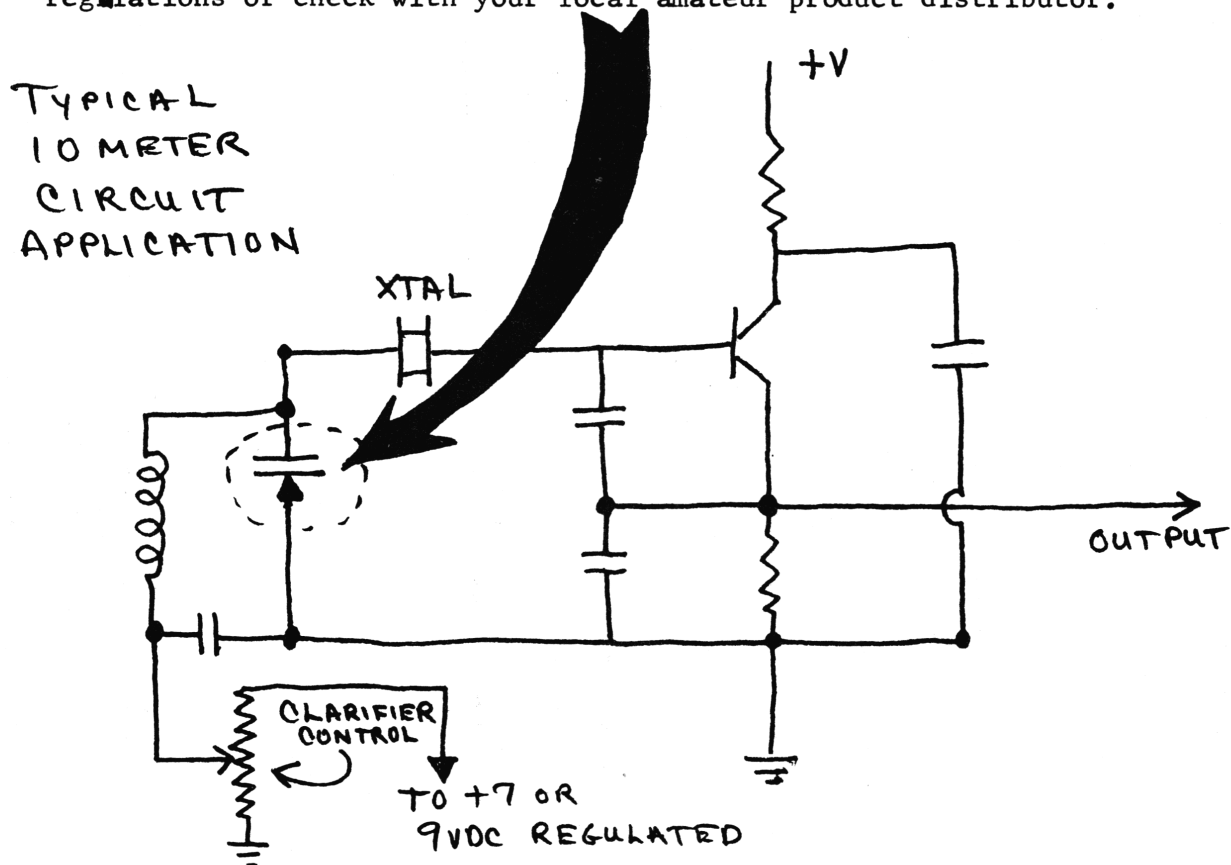

SECRET CB'S SUPER AMATEUR CLARIFIER DIODE
 INCREASE YOUR DELTA TUNE AND CLARIFIER RANGE 200% TO 300%

Introducing Secret CB's Super Amateur Diode. Increase your Delta Tune or Clarifier range 200% to 300% with the Secret CB super diode. Just remove original Tuning diode and replace with the Secret CB diode and your range is increased 200% to 300%.

* For use on 10 meter or amateur only. Not for use on CB service. Check FCC regulations or check with your local amateur product distributor.

- AMATEUR'S, PICK UP AN OLD SIDEBAND CB OR NEW AND CONVERT INEXPENSIVELY TO 10 METER AMATEUR BAND. DIODE WILL ALLOW UP TO 30KC SLIDE.
- FITS ALL SIDEBANDS OR RADIO'S WITH DELTA TUNE.
- NORMAL SLIDE ON UNIDEN CHASSIS 12KC-15KC.