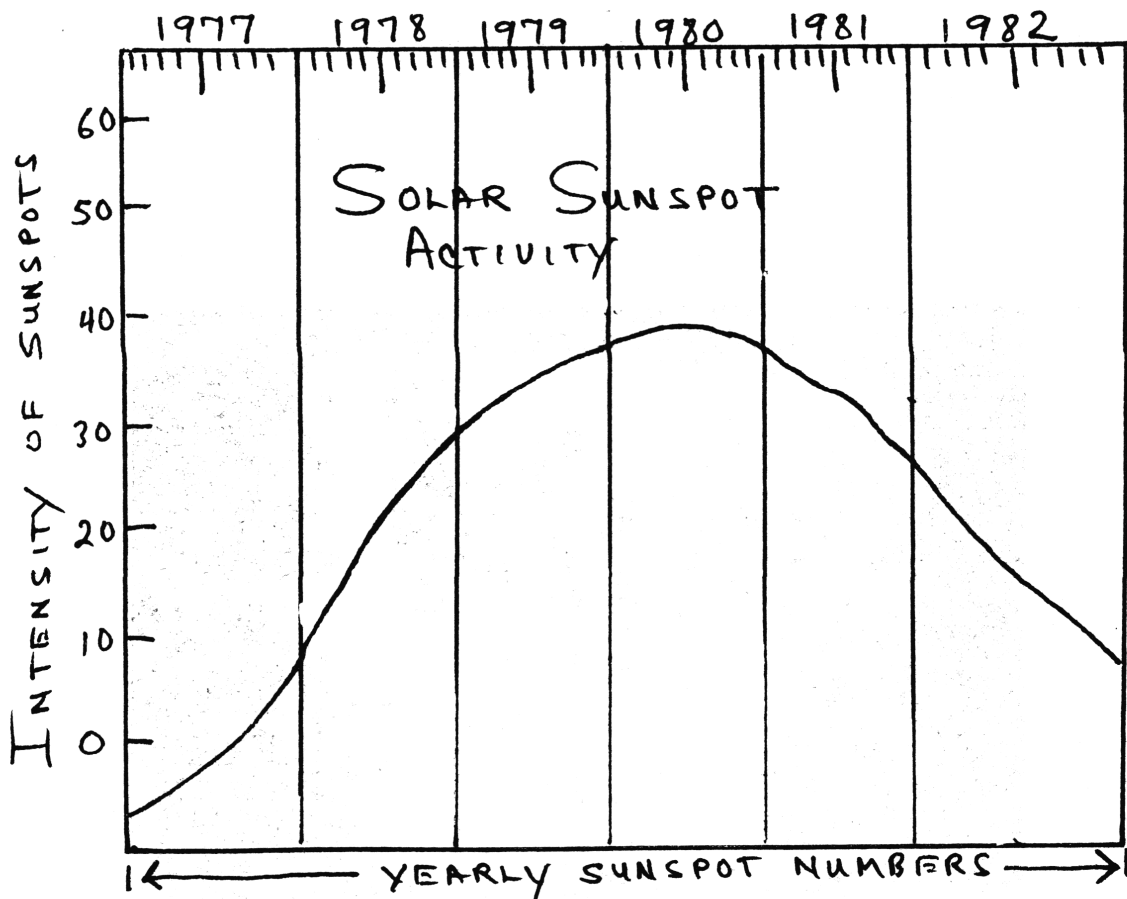

# SUNSPOT PREDICTION CHART

THIS CHART IS PUT INTO THE BOOK FOR CB DEALERS TO SHOW THEIR CUSTOMERS WHY THEIR "AM RIG" DOES NOT "GET OUT" AS WELL, DURING THE SUNSPOT ACTIVITY. CB DEALERS, SIDEBANDERS AND OTHERS ALREADY HAVE EXPERIENCED THIS PHENOMENON. IN THE THE COMING YEARS, AND EVEN NOW — SINGLE SIDE BAND WILL BE THE WAY TO GO!

 - DENOTES PREDICTED SUNSPOT ACTIVITY.