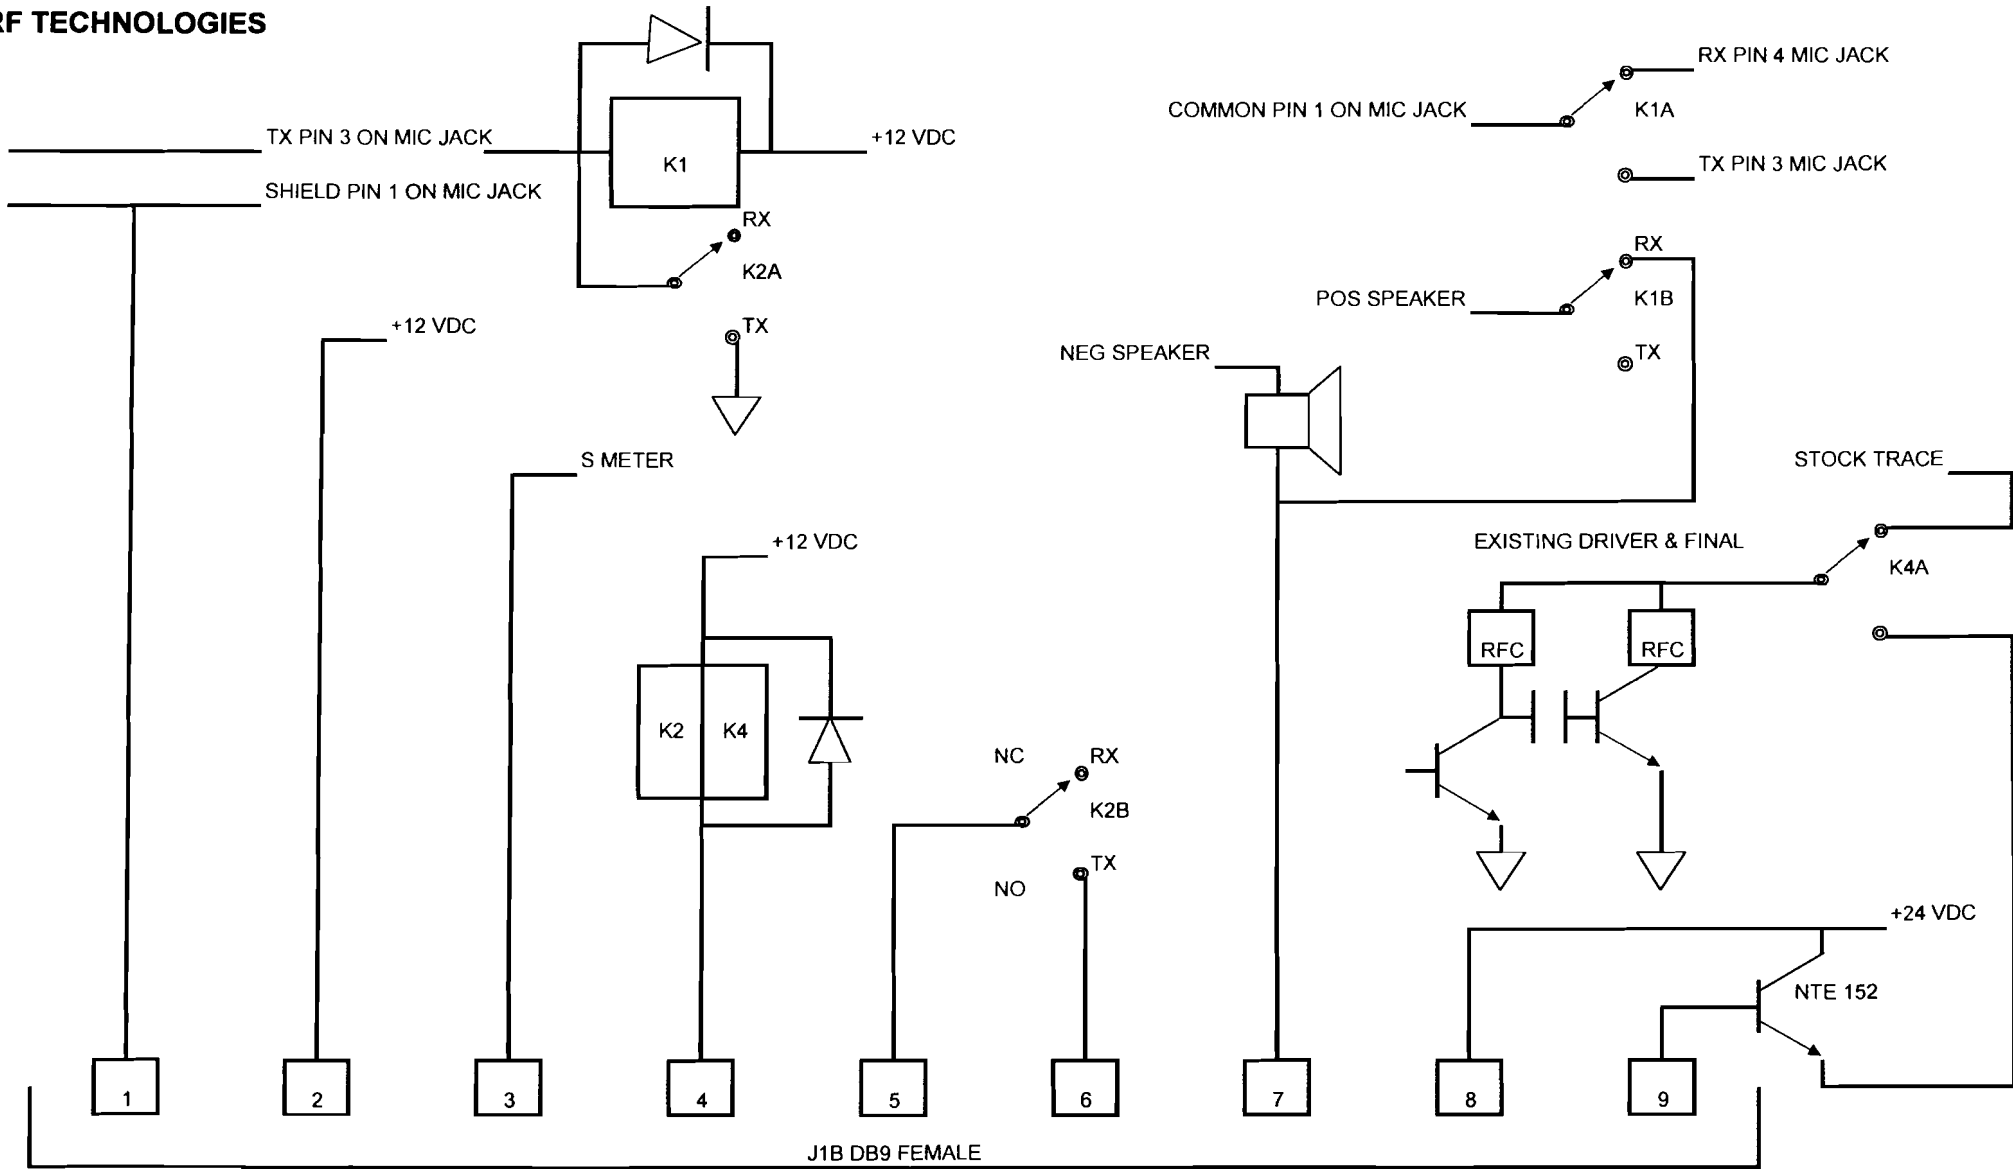

MAULDULATOR

MOTOR MOUTH MAUL RF TECHNOLOGIES

COBRA 29 LTD CLASSIC NEW