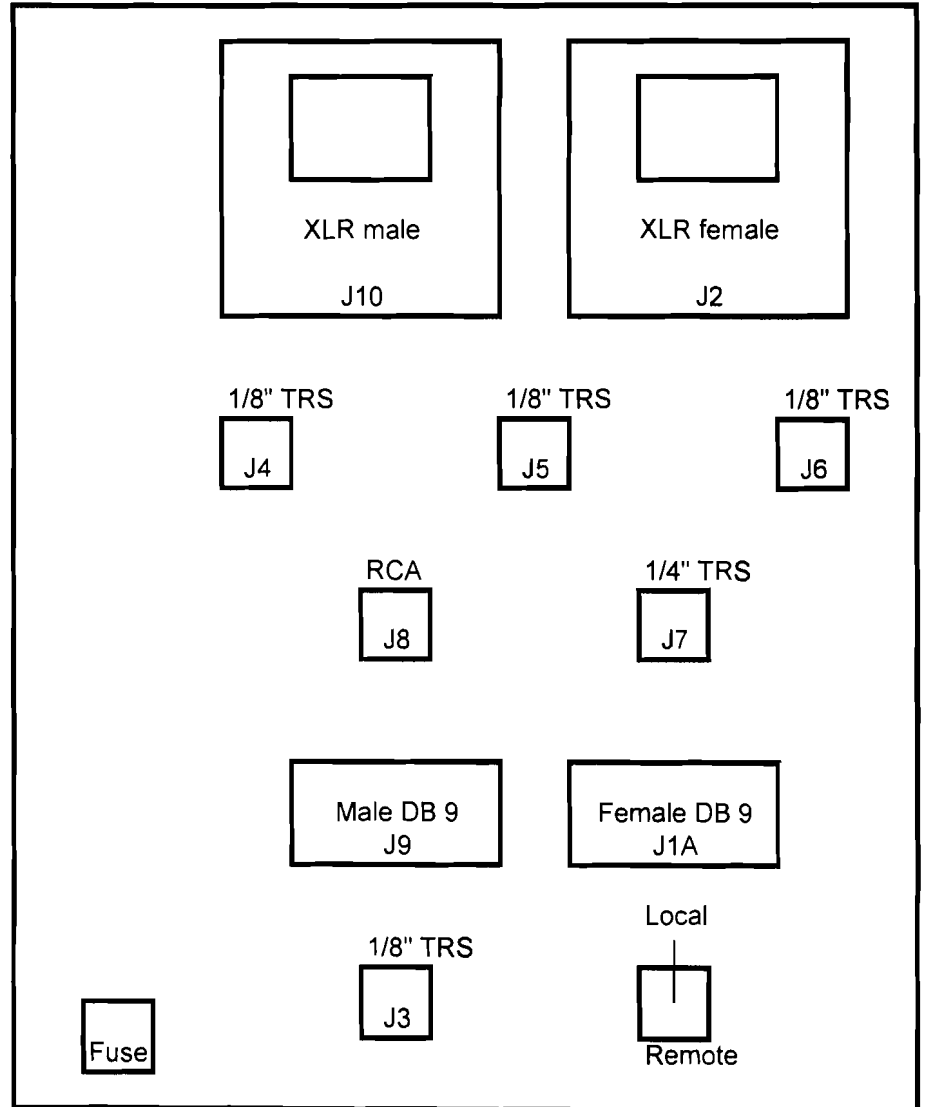

### Mauldulator Back View

- J1A Connection to radio
- J2 Local audio in (from processor)
- J3 External audio in (gates)  
Available in local mode
- J4 Receiver audio out to PC in
- J5 Remote mode TX audio from PC
- J6 External speaker out
- J7 External S meter out
- J8 External PTT
- J9 Connection to PC
- J10 Dry closures