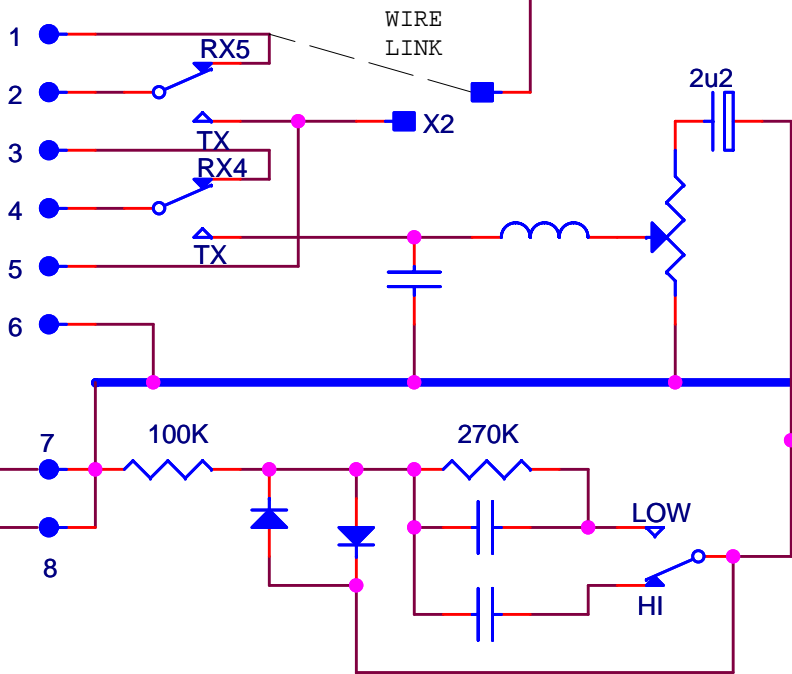

BLUE (RX)
 BLACK
 YELLOW
 WHITE
 RED (TX)
 BLACK (BRAID)

All Diodes are 1N4148 or 1N914

K40

DRAWING BY: Rick Jackson Euro Radio Co

Title		K40 MICROPHONE	
Size	Document Number	Rev	
	K40.SCH	A1	
Date:	Sunday, November 12, 2006	Sheet	1 of 1