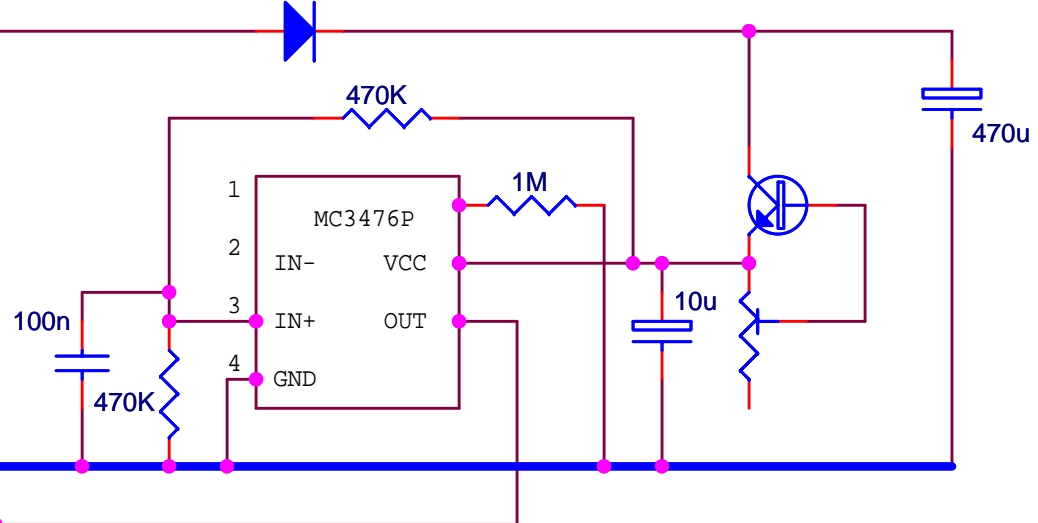

BLUE (RX)
 BLACK
 YELLOW
 WHITE
 RED (TX)
 BLACK (BRAID)

All Diodes are 1N4148 or 1N914

K40

DRAWING BY: Rick Jackson Euro Radio Co

Title		K40 MICROPHONE	
Size	Document Number	Rev	
	K40.SCH	A1	
Date:	Sunday, November 12, 2006	Sheet	1 of 1