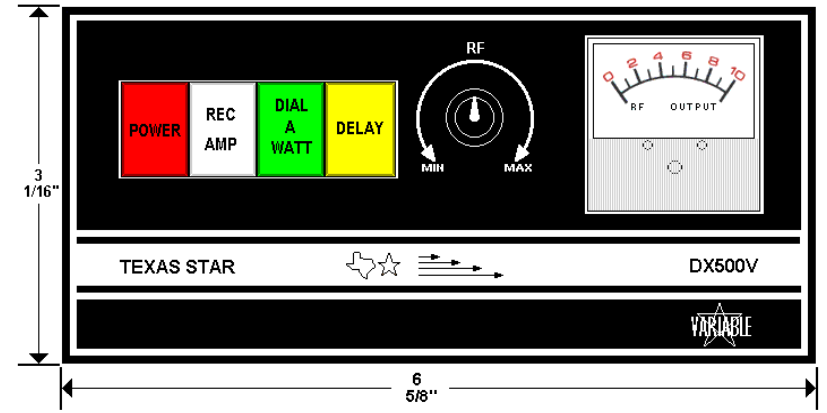

DX400V Front View

DX500V Front View

**DX400V and DX500V Amp**

CBTricks.com Rev #1.1  
 Copyright © 2001, CBTricks.com All Rights Reserved  
 Sep. 2001