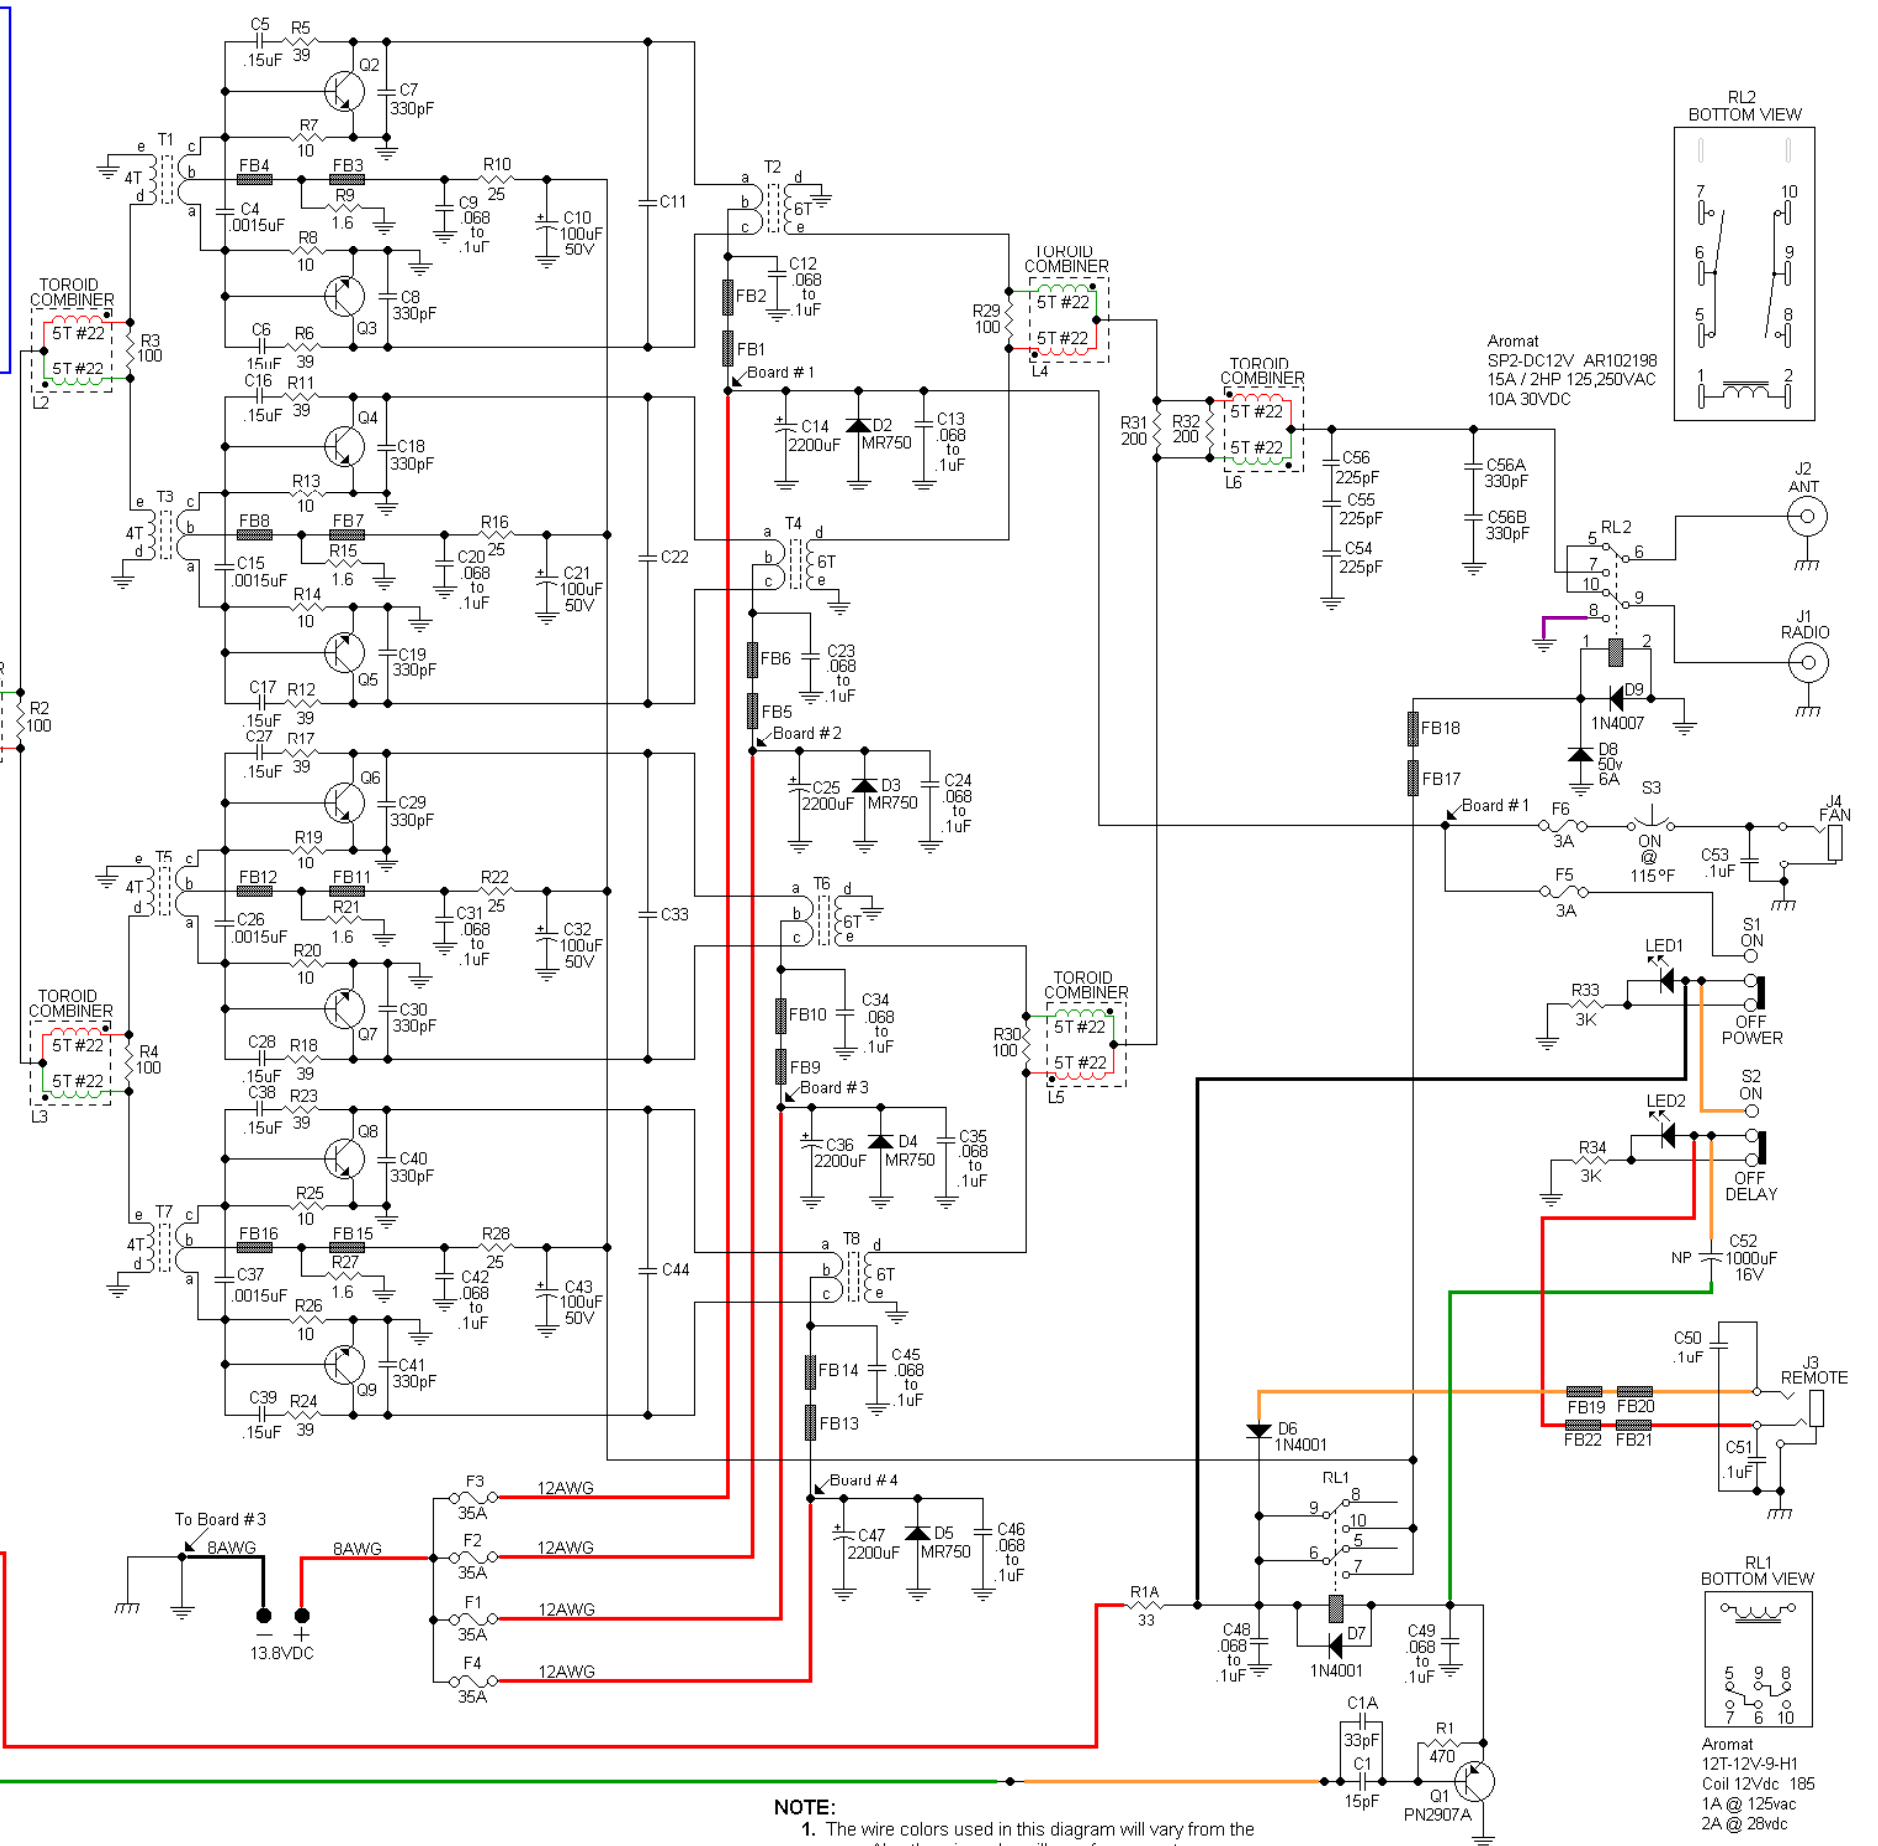

Q2-Q9
2SC2879 DX1200 Twelve Gauge
2SC2879 DX1600 Sweet Sixteen

C11, C22, C33, C44
1000pF DX1200 Twelve Gauge
1200pF DX1600 Sweet Sixteen

Aromat
12T-12V-9-H1
Coil 12Vdc 185
1A @ 125vac
2A @ 28vdc

- NOTE:**
1. The wire colors used in this diagram will vary from the amp. Also the wire color will vary from amp to amp.
 2. The component type will vary from amp to amp see text for more information.
 3. This diagram is based on current production (2001) out of Texas Star.

**Texas Star DX1600 Sweet Sixteen
DX1200 Twelve Gauge
CW Transmitter**
Copyright © 2002, CBTricks.com All Rights Reserved
CBTricks.com Rev. # 1.4 Jan. 2002