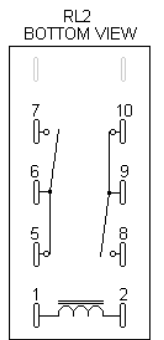

Q2-Q9
2SC2879 DX1200 Twelve Gauge
2SC2879 DX1600 Sweet Sixteen

C11, C22, C33, C44
1000pF DX1200 Twelve Gauge
1200pF DX1600 Sweet Sixteen

Aromat
12T-12V-9-H1
Coil 12Vdc 185
1A @ 125vac
2A @ 28vdc

- NOTE:**
1. The wire colors used in this diagram will vary from the amp. Also the wire color will vary from amp to amp.
 2. The component type will vary from amp to amp see text for more information.
 3. This diagram is based on current production (2001) out of Texas Star.

**Texas Star DX1600 Sweet Sixteen
DX1200 Twelve Gauge
CW Transmitter**
Copyright © 2002, CBTricks.com All Rights Reserved
CBTricks.com Rev. # 1.4 Jan. 2002