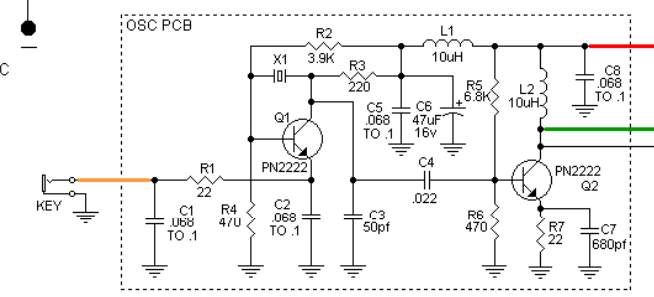

Q2-Q9
2SC2879 DX1200 Twelve Gauge
2SC2879 DX1600 Sweet Sixteen

C11, C22, C33, C44
1000pF DX1200 Twelve Gauge
1200pF DX1600 Sweet Sixteen

Aromat
12T-12V-9-H1
Coil 12Vdc 185
1A @ 125vac
2A @ 28vdc

- NOTE:**
1. The wire colors used in this diagram will vary from the amp. Also the wire color will vary from amp to amp.
 2. The component type will vary from amp to amp see text for more information.
 3. This diagram is based on current production (2001) out of Texas Star.

**Texas Star DX1600 Sweet Sixteen
DX1200 Twelve Gauge
CW Transmitter**
Copyright © 2002, CBTricks.com All Rights Reserved
CBTricks.com Rev. # 1.4 Jan. 2002