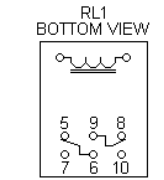

Q2-Q9
2SC2879 DX1200 Twelve Gauge
2SC2879 DX1600 Sweet Sixteen

C11, C22, C33, C44
1000pF DX1200 Twelve Gauge
1200pF DX1600 Sweet Sixteen

Aromat
12T-12V-9-H1
Coil 12Vdc 185
1A @ 125vac
2A @ 28vdc

- NOTE:**
1. The wire colors used in this diagram will vary from the amp. Also the wire color will vary from amp to amp.
 2. The component type will vary from amp to amp see text for more information.
 3. This diagram is based on current production (2001) out of Texas Star.

**Texas Star DX1600 Sweet Sixteen
DX1200 Twelve Gauge
CW Transmitter**
Copyright © 2002, CBTricks.com All Rights Reserved
CBTricks.com Rev. # 1.4 Jan. 2002