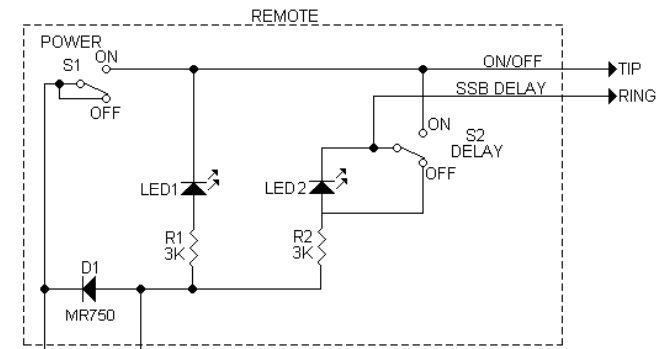

Q2-Q9
2SC2879 DX1200 Twelve Gauge
2SC2879 DX1600 Sweet Sixteen

C11, C22, C33, C44
1000pF DX1200 Twelve Gauge
1200pF DX1600 Sweet Sixteen

Aromat
12T-12V-9-H1
Coil 12Vdc 185
1A @ 125vac
2A @ 28vdc

- NOTE:**
1. The wire colors used in this diagram will vary from the amp. Also the wire color will vary from amp to amp.
 2. The component type will vary from amp to amp see text for more information.
 3. This diagram is based on current production (2001) out of Texas Star.

**Texas Star DX1600 Sweet Sixteen
DX1200 Twelve Gauge
CW Transmitter**
Copyright © 2002, CBTricks.com All Rights Reserved
CBTricks.com Rev. # 1.4 Jan. 2002